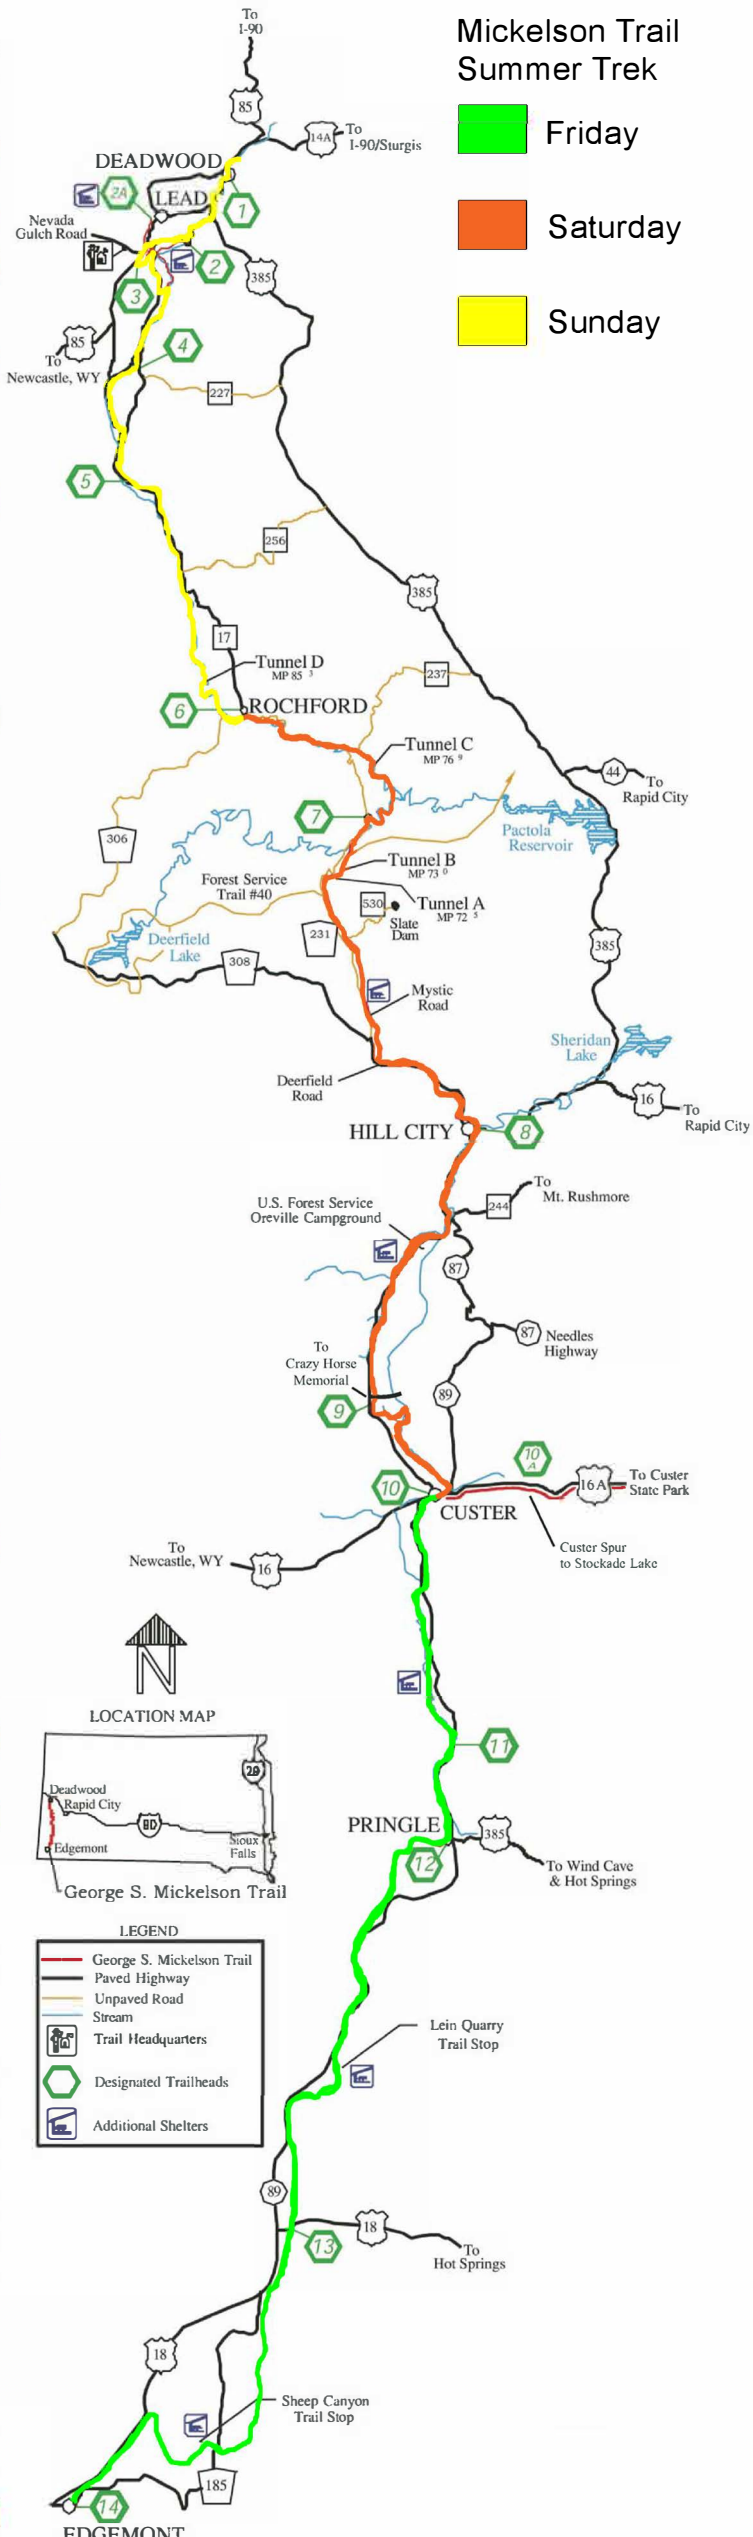

# Mickelson Trail Summer Trek

- Friday
- Saturday
- Sunday

- LEGEND**
- George S. Mickelson Trail
  - Paved Highway
  - Unpaved Road
  - Stream
  - Trail Headquarters
  - Designated Trailheads
  - Additional Shelters