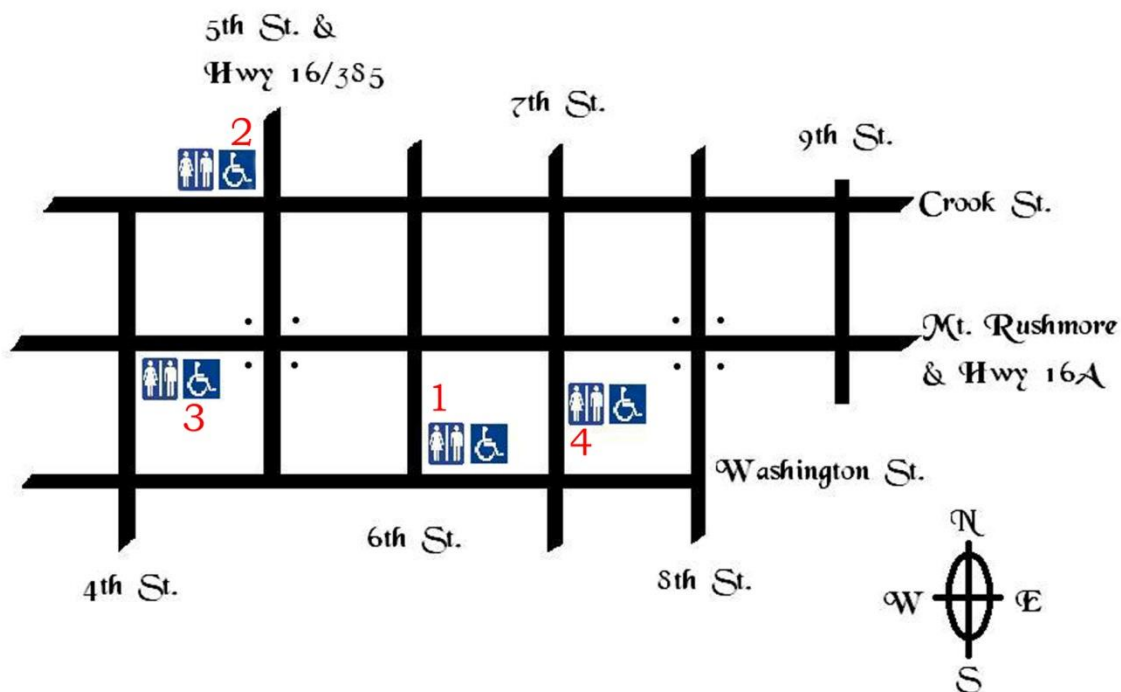

PUBLIC RESTROOMS

Are Located At:

1. The Custer Area Chamber of Commerce and Visitors Bureau during business hours (6th Street & Washington Street)
2. The Courthouse Annex building 8:00am – 5:00pm weekdays South or East entrances (5th St & Crook St)
3. Way Park during 7:00am – 10:00pm (4th Street & Main)
4. City Park during 7:00am – 10:00pm (by tennis courts, 7th Street & Washington)